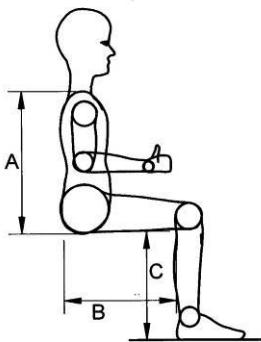

Delta Data Sheet

Large Delta Frame with L1 or L2 Canvas

LARGE DELTA			
Approx. dimensions in mm	Length	Width	Height
Overall dimensions	1390-1430	695	1170
Overall folded dimensions	1100	620	250
	L1		L2
Maximum occupant weight	70kg		70kg
Maximum occupant height	1.65m		1.8m
Maximum luggage weight	10kg		10kg
Seat to footrest height	380-550		340-510
Push handle height	880-1050		
Rear wheel diameter	395		
Front wheel diameter	305		
Buggy weight	14kg		

	L1	L2
A	34-55cm	42-64cm
B	34cm	38cm
C	38-55cm	34-51cm
Total Back Height	82cm	88cm

NOTE: the fabric seat dimensions change when someone sits in it; a larger range of occupants can be comfortably accommodated than is suggested by the seat width and depth measurements

Standard features	Optional Extras Available
<ul style="list-style-type: none"> Choice of 2 sizes of canvas Lightweight Aluminium Frame Quick release wheels Adjustable rear axle position Easy to push and fold Height adjustable footplate 5 point harness Supportive anatomically shaped canvas Height adjustable push handle Swing out rear anti-tip bar Under seat bag 	<ul style="list-style-type: none"> Buggy Travel Bag Sun canopy Wedge cushion Pommel Headrest Beach wheels with bag Seat length extender